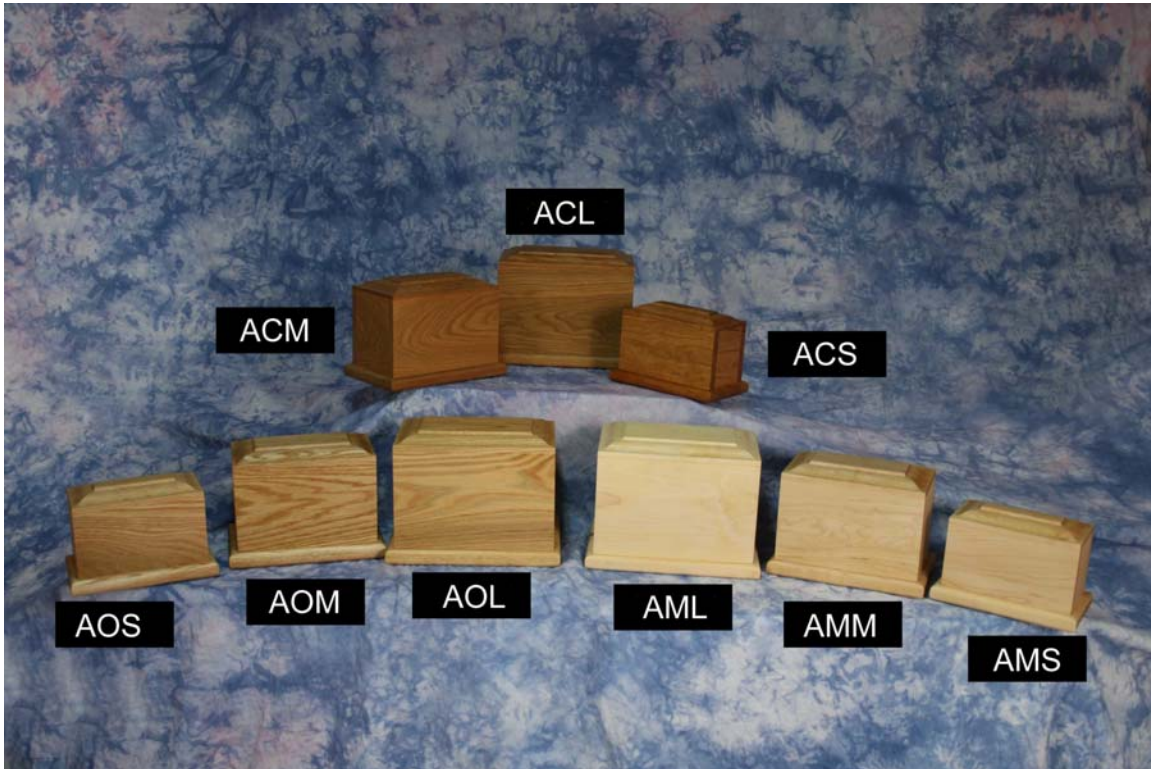

# Serene Country Urns

## The Ascension Collection

The Ascension Collection is handcrafted from  $\frac{3}{4}$  select wood and hand rubbed with a natural oil finish. It is available in either oak, maple or cherry.

### SIZES

Small     4  $\frac{1}{4}$  x 5 x 7  $\frac{1}{4}$   
Medium    5  $\frac{1}{4}$  x 6 x 8  $\frac{1}{4}$   
Large     6  $\frac{1}{4}$  x 7 x 9  $\frac{1}{4}$

### APPROXIMATE CAPACITY

0-30 lbs.  
31-75 lbs.  
75-145 lbs.