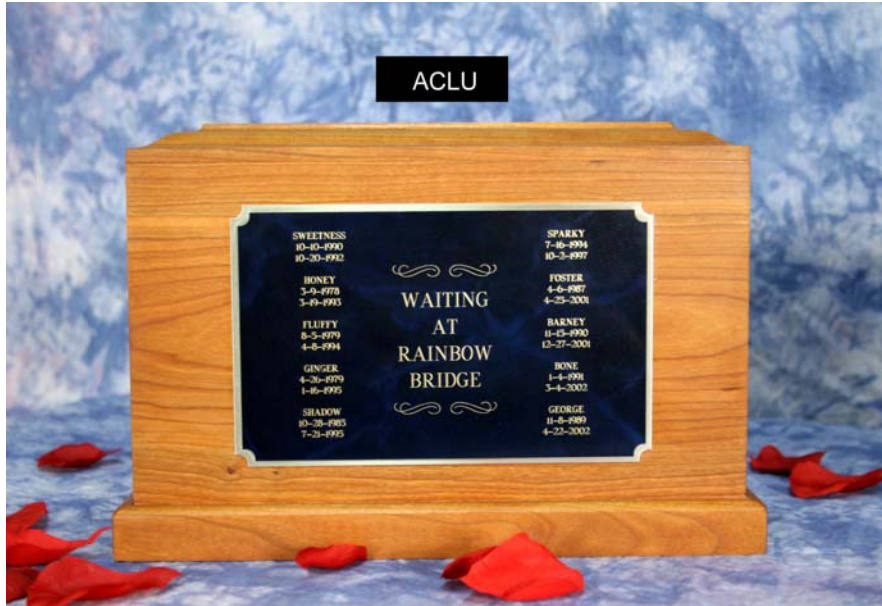

The Ascension Collection

SIZE

8 ¼ x 8 ¼ x 12 ¼

APPROX. CAP

0-375 LBS.

This is our largest urn in the Ascension Collection and it has compartments to hold multiple cremains. It is handcrafted from ¾ select wood and hand-rubbed with a natural oil finish. It is available in oak, cherry or maple--by special order. (Allow 5-10 days for delivery)

Special order nameplates are also available at an additional charge. Please call for pricing. (Urn shown is cherry)

Precious Angel

The Precious Angel urn is handcrafted from select ¾ cherry wood and hand-rubbed with a natural oil finish. It is superbly engraved with an angel cat.

SIZE

4 ¼ x 4 ¼ x 5

APPROX. CAP.

0-14 lbs.