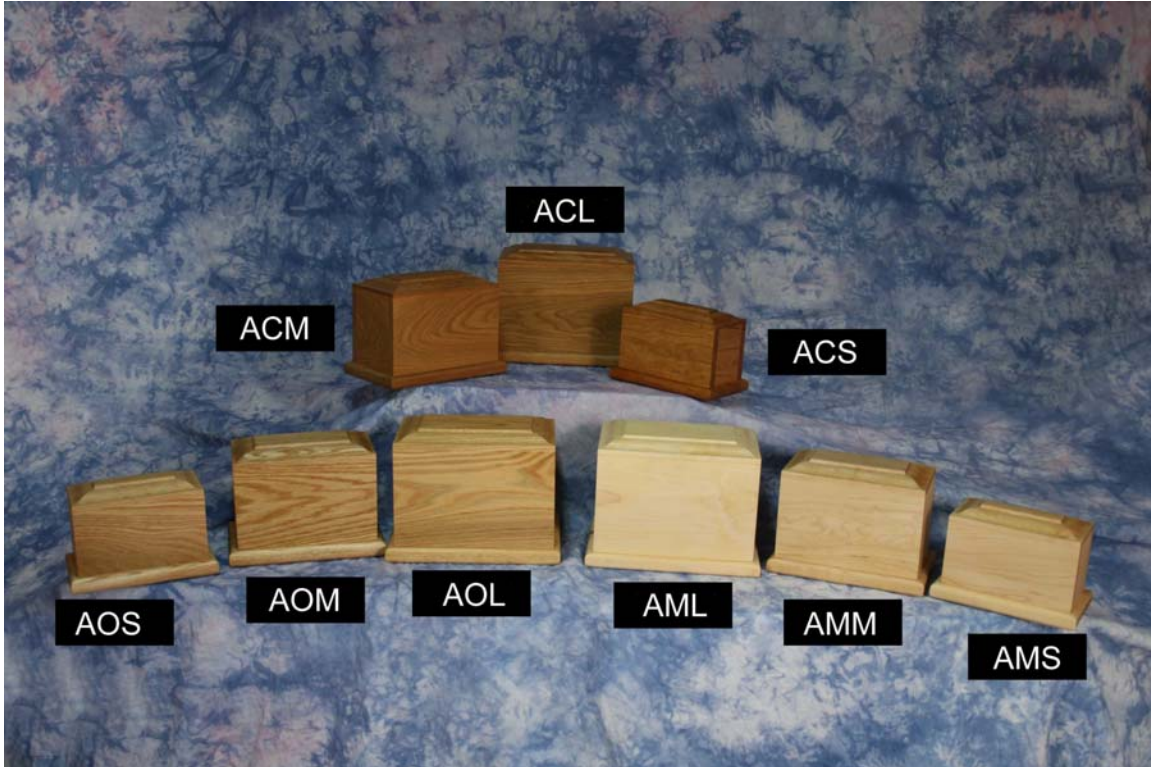

Serene Country Urns

The Ascension Collection

The Ascension Collection is handcrafted from $\frac{3}{4}$ select wood and hand rubbed with a natural oil finish. It is available in either oak, maple or cherry. Engraved nameplates are available for an additional charge.

SIZES

Small	4 $\frac{1}{4}$ x 5 x 7 $\frac{1}{4}$
Medium	5 $\frac{1}{4}$ x 6 x 8 $\frac{1}{4}$
Large	6 $\frac{1}{4}$ x 7 x 9 $\frac{1}{4}$

APPROXIMATE CAPACITY

0-30 lbs.
31-75 lbs.
75-145 lbs.